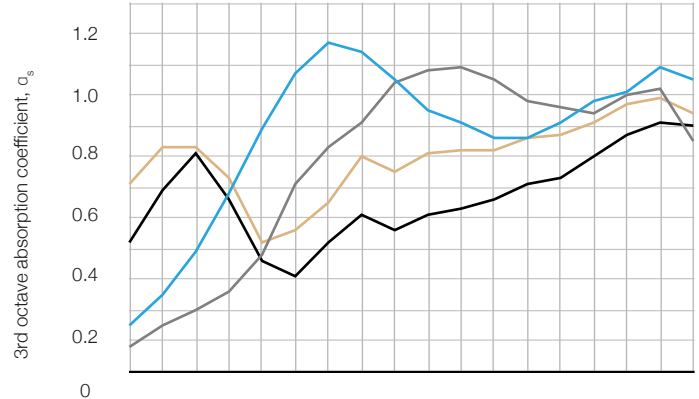

## Key features:

Acoustic performance	Up to Class B
Environmental factors	FSC® - C163652 certified upon request. Low emissions (E1 class)
Finishes	Veneer, HPL
Formats	Sheets, cupboard doors, planks, made to measure, T-grid ceilings
Perforation front	1.1mm holes at 3mm centres Up to the edge of the panel. The perforations can differ slightly near the edge

# Microperforated - MP-3 datasheet

1.1mm holes at 3mm centres

Absorption data for Microperf (EN 354: 2003)

Microperf acoustic performance	$\alpha_w$	Class	125Hz	250Hz	500Hz	1kHz	2kHz	4kHz
70mm void with 50mm 40kg/m <sup>3</sup> mineral fibre	0,85	B	0,25	0,80	1,00	0,80	0,85	0,95
20mm void with 20mm 22.5/m <sup>3</sup> Polyester wool	0,70 (MH)	C	0,15	0,40	0,85	1,00	0,85	0,85
Cupboard door with 500mm cavity (empty)	0,55 (H)	D	0,55	0,40	0,45	0,55	0,65	0,80
As above with 20mm Polyester wool (filled)	0,70 (H)	C	0,70	0,50	0,65	0,70	0,80	0,85